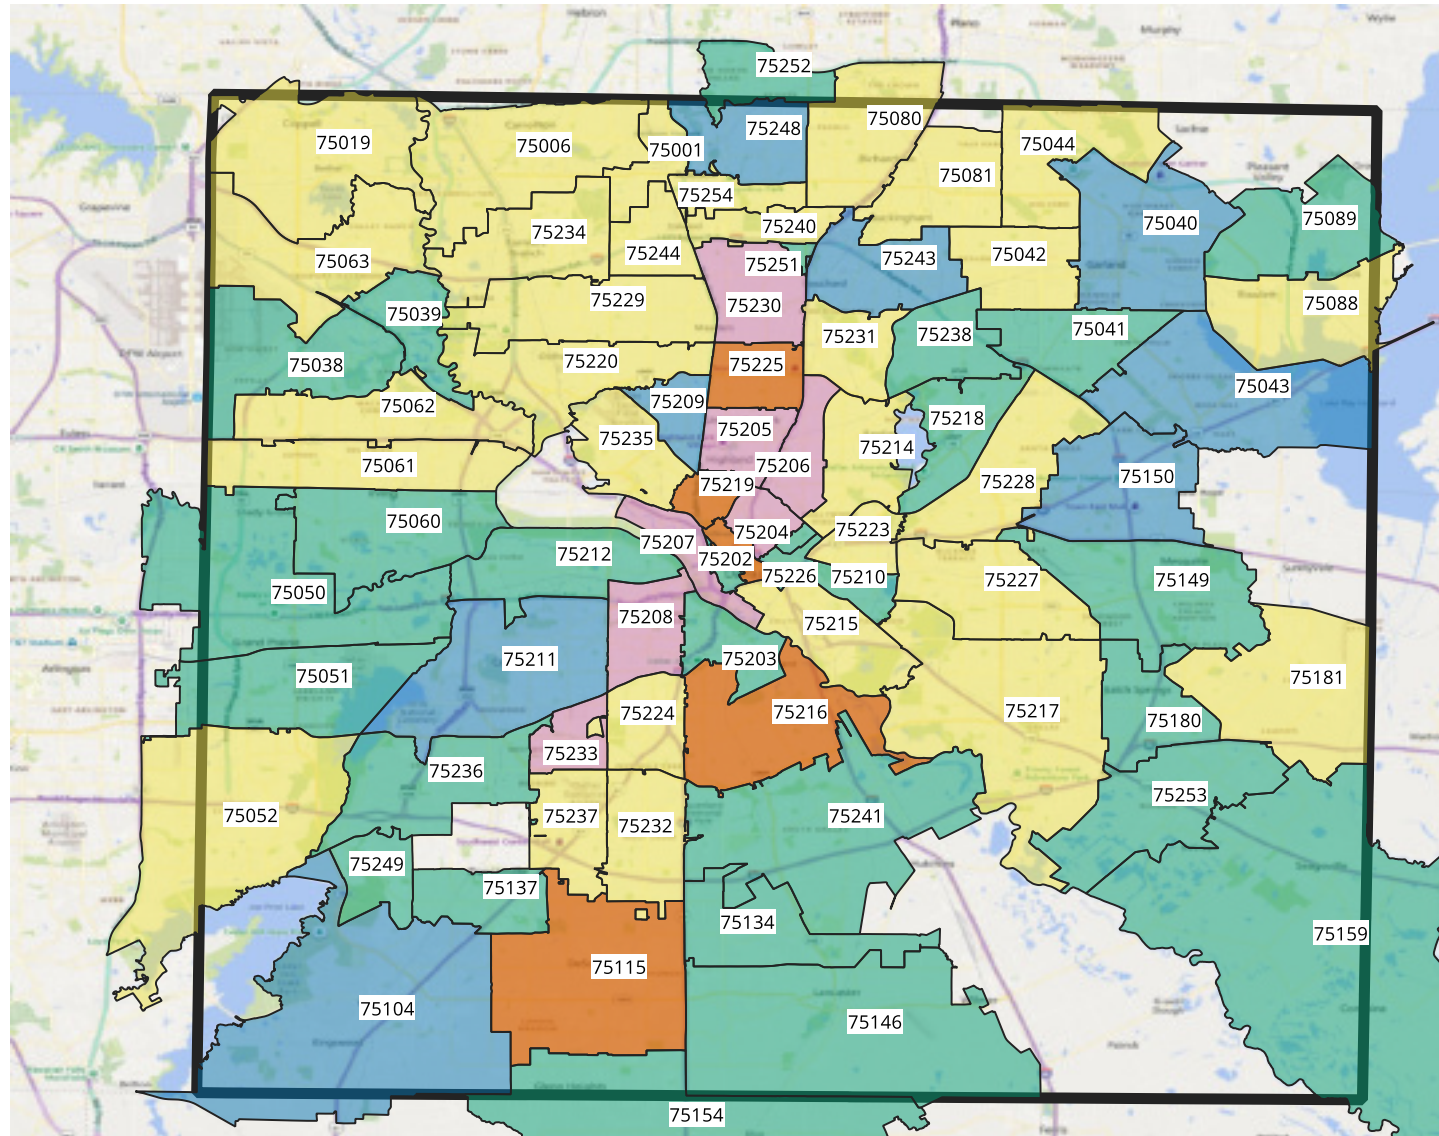

Confirmed Covid-19 cases per zip code as of 3/31/2020

Covid Cases

Count

- 1-5
- 6-10
- 11-14
- 15-19
- 20-24

Total Cases: 631

New Reported Cases: 82

NOTES:

[1] Reporting lag may be present. Please see the [Dallas County Health & Human Services](#) website for latest information.

[2] 6 confirmed cases not included on map: tested by Dallas County Health & Human Services but live outside county boundaries.